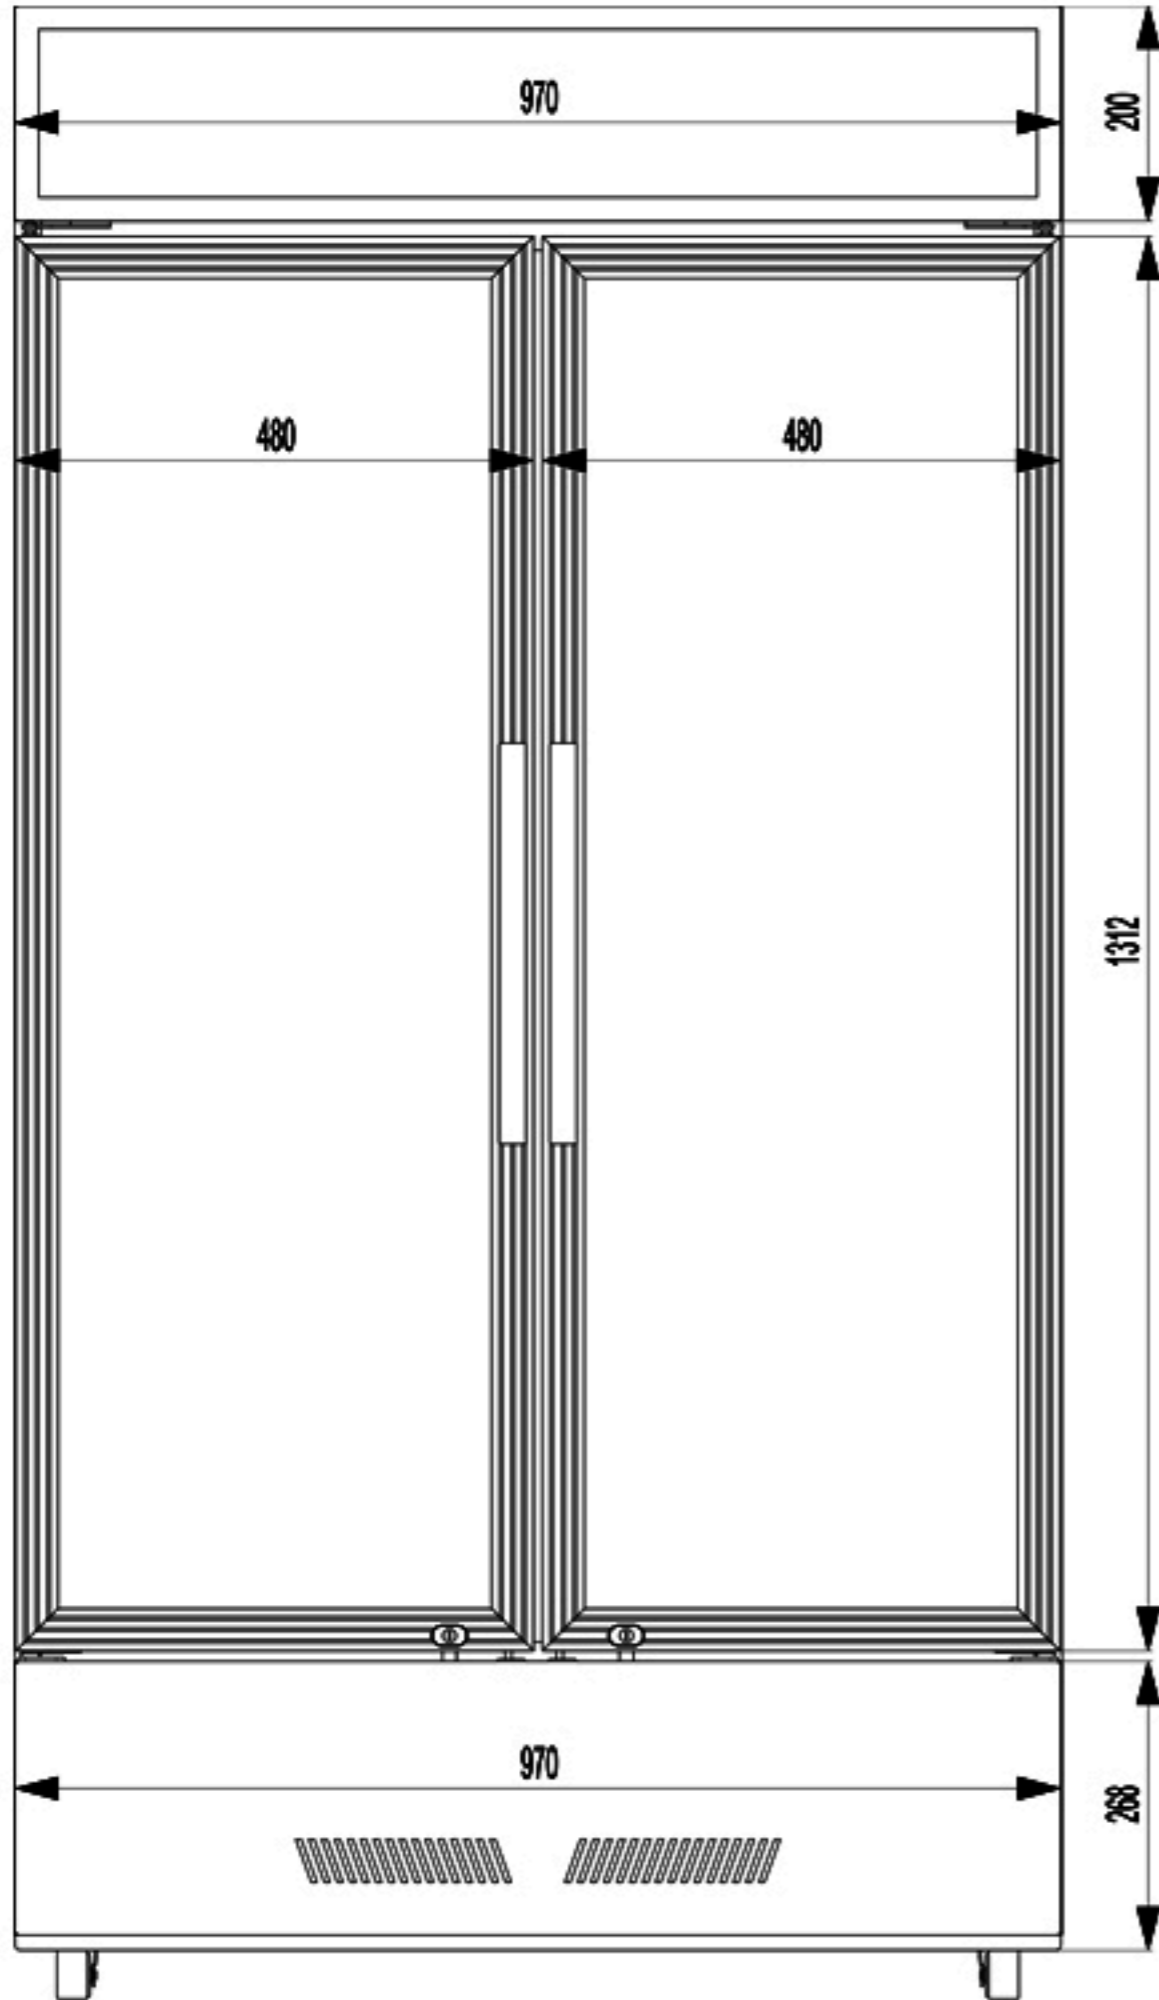

PRODUCT PARAMETER

KICHKING 17.1 Cu.ft Merchandiser Refrigerator Black/Silver
Swing Glass Door Light Box With LED Lighting-38.3"w
 SKU:LC-600-BK/LC-600-SR

Technical Data

Width	38.3 inches
Depth	22.5 inches
Height	72.6 inches
Power Cord Length	71 inches
Shelf Width	33.7 inches
Shelf Depth	15.2 inches

Certifications

ETL, US

5-15P

ETL Sanitation

TECHNICAL DETAILS

Brand Name	KICKING
SKU	LC-600-BK/LC-600-SR
Item Weight	240 pounds
Product Dimensions	38.3 x 22.6 x 72.7 inches
Voltage	115V/60HZ
Refrigerant Type	600a
Installation Type	Freestanding
Part Number	LC-600
Form Factor	Side By Side
Special Features	Adjustable Shelves
Color	Silver+black
Shelf Type	Wire
Evaporator type	Aluminum Tube Fin
Refrigerating Method	Ventilated
Condenser Type	Bottom silk tube with fan
Inner box light	Double-sided remote control lights
Anti-condensation Method	Bottom blowing
Door	Double-layer tempered glass rebound door
Liner material	Spraying aluminum plate
Backboard	Dermatoglyphics
Bottom Support	Front adjustable foot, rear unidirectional wheel
Shelves	4
Shelf Bars and Pendants	Aluminum Alloy Shelf B
Compressor Cabin Cover	yes
Handle	Plastic Light Box + Bottom Decorative Cover Galvanized Sheet (Laser Orilling)
Top and Bottom Cover	Sheet metal light box
Rear Fender	Standard