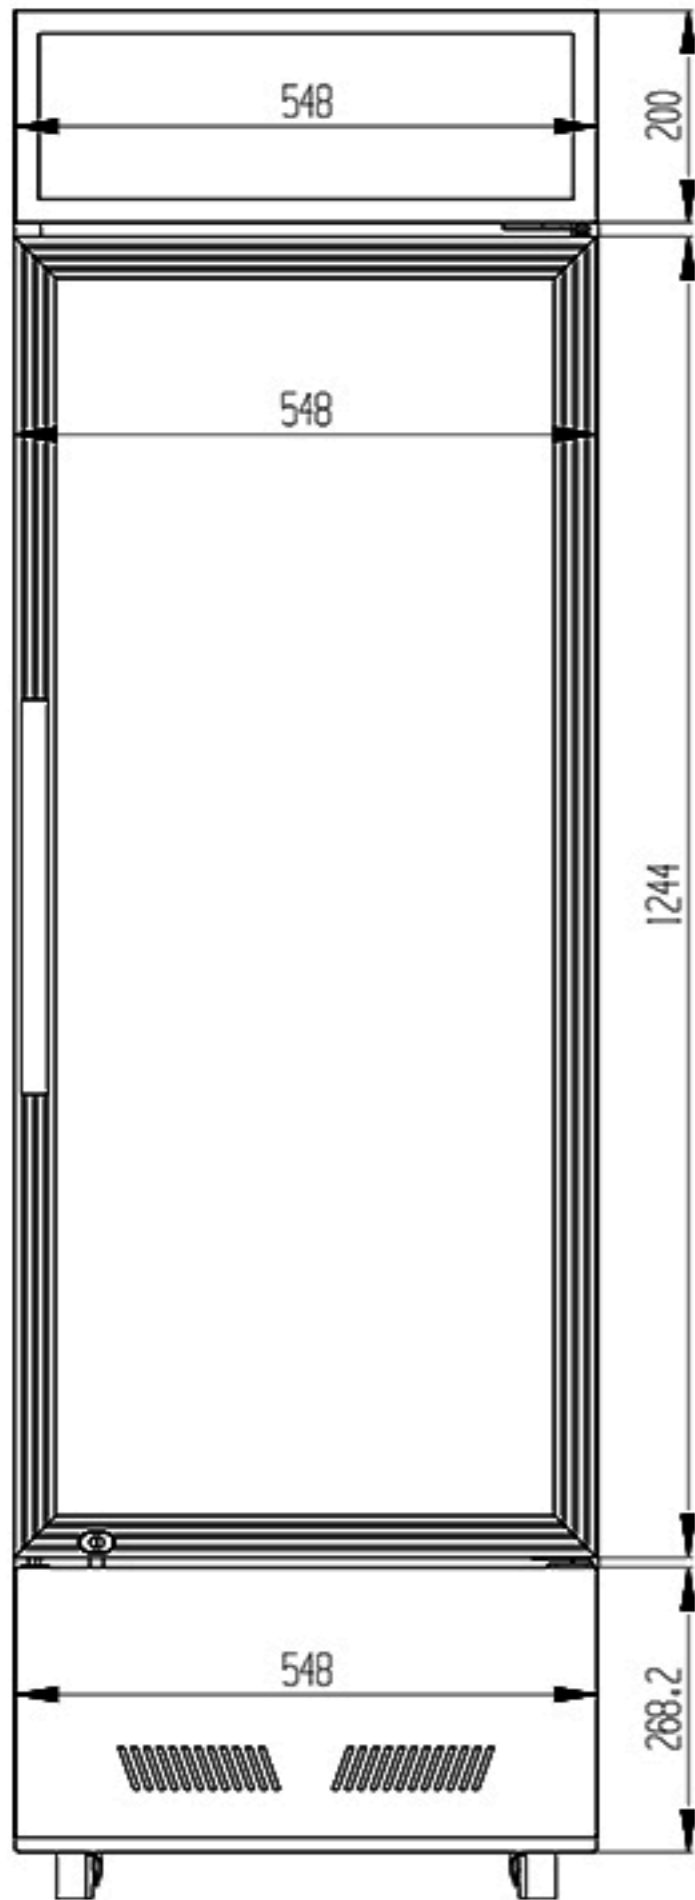

PRODUCT PARAMETER

KICHKING 8.0 Cu.ft Merchandiser Refrigerator Glass Door Display Cooler Light Box With LED Lighting-21.7"w

SKU:LC-260-BK/LC-260-SR

Technical Data

Width	21.7 inches
Depth	21.1 inches
Height	69.9 inches
Power Cord Length	71 inches
Shelf Width	18 inches
Shelf Depth	13.2 inches

Certifications

ETL, US

5-15P

ETL Sanitation

TECHNICAL DETAILS

Brand Name	KICKING
SKU	LC-260-BK/LC-260-SR
Item Weight	144.7 pounds
Product Dimensions	21.7x21.1x69.9 inches
Voltage	115V/60HZ
Refrigerant Type	600a
Installation Type	Freestanding
Part Number	LC-260
Form Factor	Side By Side
Special Features	Adjustable Shelves
Color	Silver+black
Shelf Type	Wire
Evaporator type	Copper tube fin
Refrigerating Method	Ventilated
Condenser Type	Bottom silk tube with fan
Inner box light	Double-sided remote control lights
Anti-condensation Method	Bottom blowing
Door	Double-layer tempered glass rebound door
Liner material	Spraying aluminum plate
Backboard	Dermatoglyphics
Bottom Support	Front adjustable foot, rear unidirectional wheel
Shelves	4
Shelf Bars and Pendants	Aluminum Alloy Shelf B
Compressor Cabin Cover	yes
Handle	Aluminum Alloy Handle (Dual Color)
Top and Bottom Cover	Plastic Light Box + Bottom Decorative Cover Galvanized Sheet (Laser Drilling)
Rear Fender	Standard